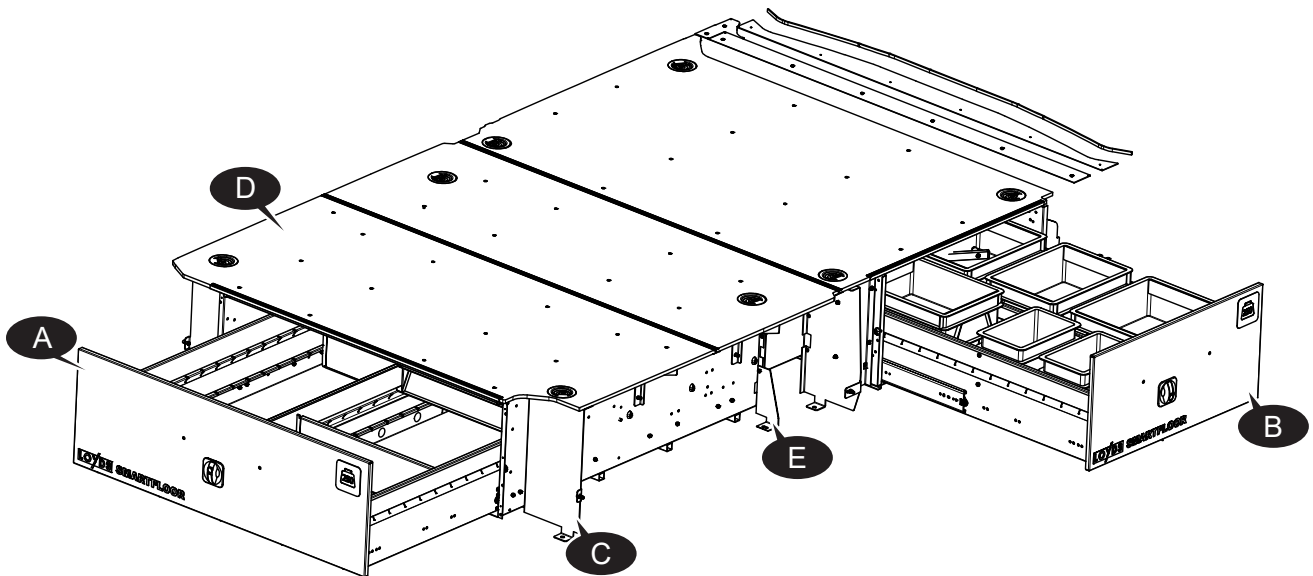

15014588_C Kit Complete Vito A3 LafiSno Sep No 1SLD

Item	Quantity	Part Number	Description
A	1	15009300	RD Rear Drawer Complete Assy
B	1	15009580	FD1 Front Drawer Complete Assy
C	1	15012321	Steel bracket set Vito A2
D	1	15017949	Floor Set SF Vito A3 LafiSno Sep 1SLD
E	1	15013453	Additional Steelbracket Set Vito A3