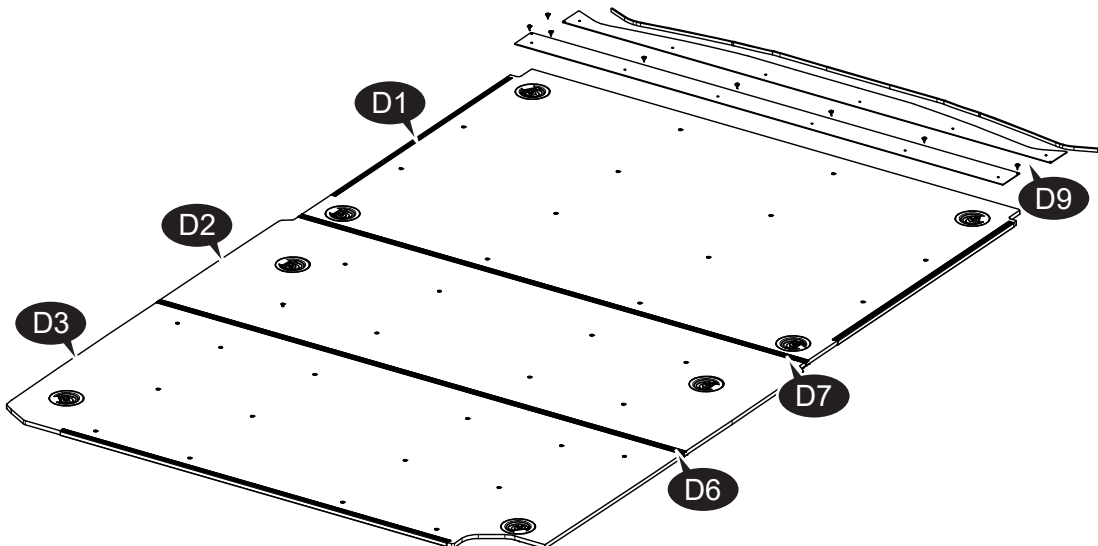

15017950_A Floor Set SF Vito A3 LafiSno Sep 2SLD

Item	Quantity	Part Number	Description
D1	1	15017946	Front Floor SF Vito LafiSno Sep No 2SLD ASSY
D2	1	15013454	Middle Floor Vito A3
D3	1	15016321	Rear Floor SF Vito A2 ASSY
D6	1	15012329	H-profile 12mm L=1665
D7	1	15012328	H-profile 12mm L=1604
D9	1	15017953	Floor Extension Kit SF Vito LafiSno Sep 2SLD 2019
	1	15013468	Fitting Kit Floor Set Vito A3 2SLD