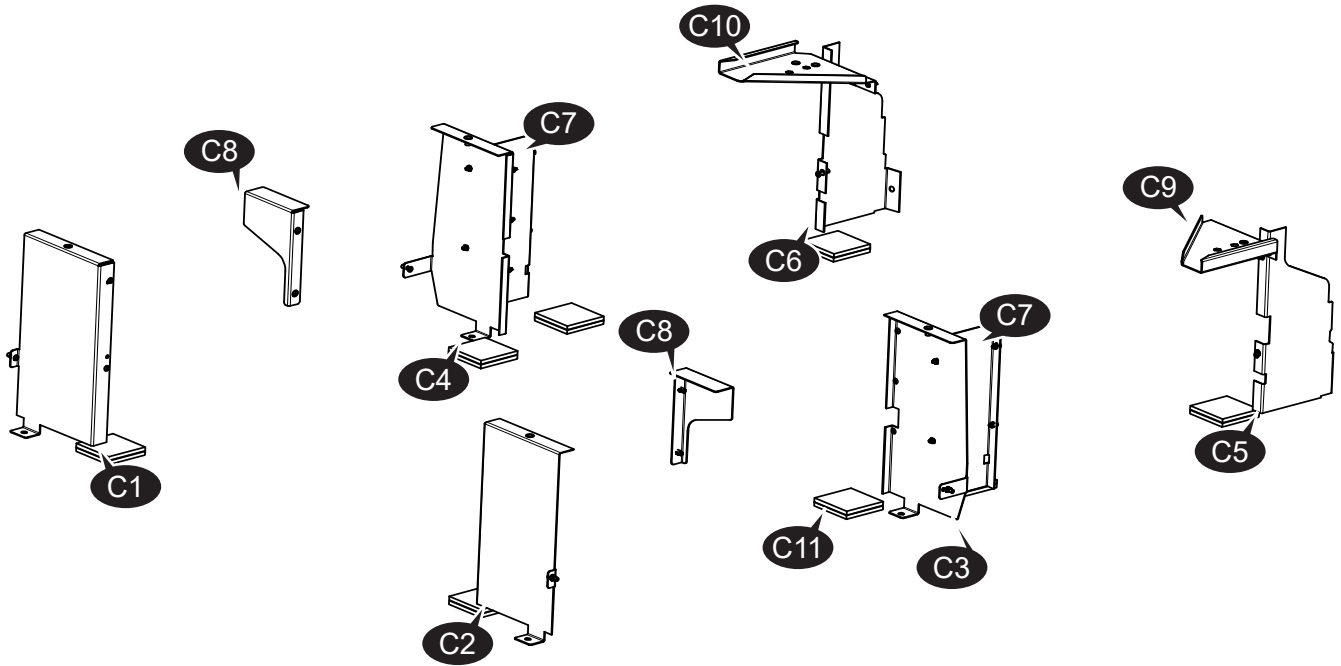

15012321 Steel bracket set Vito A2

Item	Quantity	Part Number	Description
C1	1	15012332	Bracket Rear Left w Latch ASSY
C2	1	15012333	Bracket Rear Right w Latch ASSY
C3	1	15012331	Bracket Side Middle Right w Latch ASSY
C4	1	15012330	Bracket Side Middle Left w Latch ASSY
C5	1	15012334	Bracket Side Front Right ASSY
C6	1	15012335	Bracket Side Front Left ASSY
C7	2	15012319	Bracket Connect Front Rear Drawer
C8	2	15010225	Bracket Stiffener Middle Right T5 w heater ASSY
C9	1	15018167	Bracket Latchcup M8 Multi Right ASSY
C10	1	15018168	Bracket Latchcup M8 Multi Left ASSY
C11	1	15012322	Fitting Kit Steel Bracket Set A2