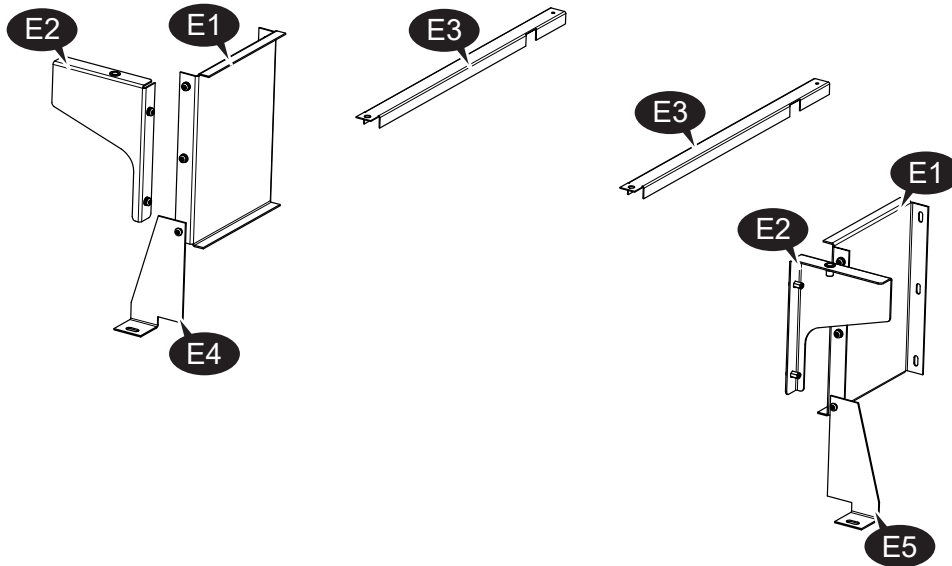

15013453 Additional Steelbracket Set Vito A3

Item	Quantity	Part Number	Description
E1	2	15013462	Extend Bracket Vito A3 ASSY
E2	2	15013166	Bracket Middle w Latch Flexi ASSY
E3	2	15013465	Stiffener Rear Front Drawer Vito A3
E4	1	15013466	Bracket Floor Middle Left A3
E5	1	15013467	Bracket Floor Middle Right A3
	1	15013469	Fitting Kit Addit Steelbracket Vito A3