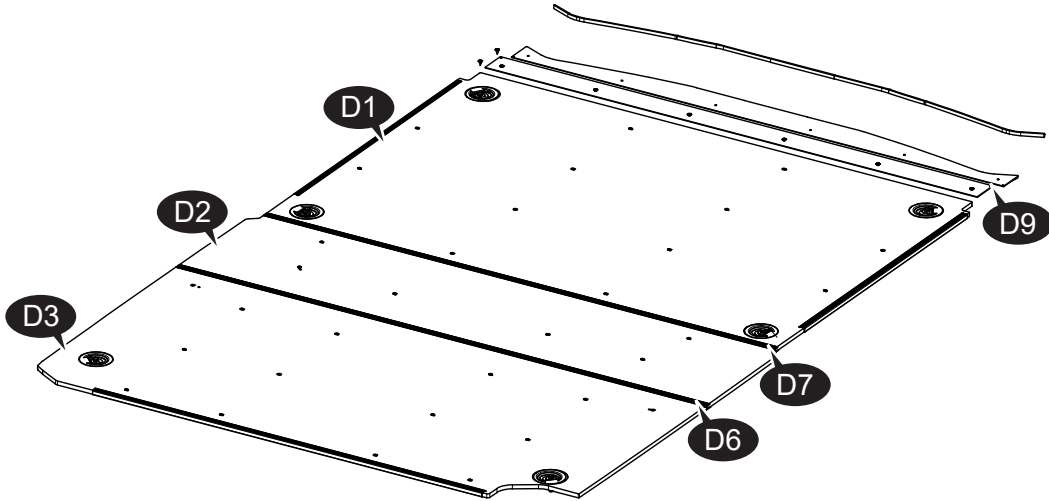

15017952_A Floor Set SF Vito A2 LafiSno Sep 2SLD

Item	Quantity	Part Number	Description
D1	1	15017946	Front Floor SF Vito LafiSno Sep No 2SLD ASSY
D2	1	15012326	Middle Floor Vito A2
D3	1	15016321	Rear Floor SF Vito A2 ASSY
D6	1	15012329	H-profile 12mm L=1665
D7	1	15012328	H-profile 12mm L=1604
D9	1	15017953	Floor Extension Kit SF Vito LafiSno Sep 2SLD 2019
	1	15012324	Fitting Kit Floor Set Vito A2 2SLD