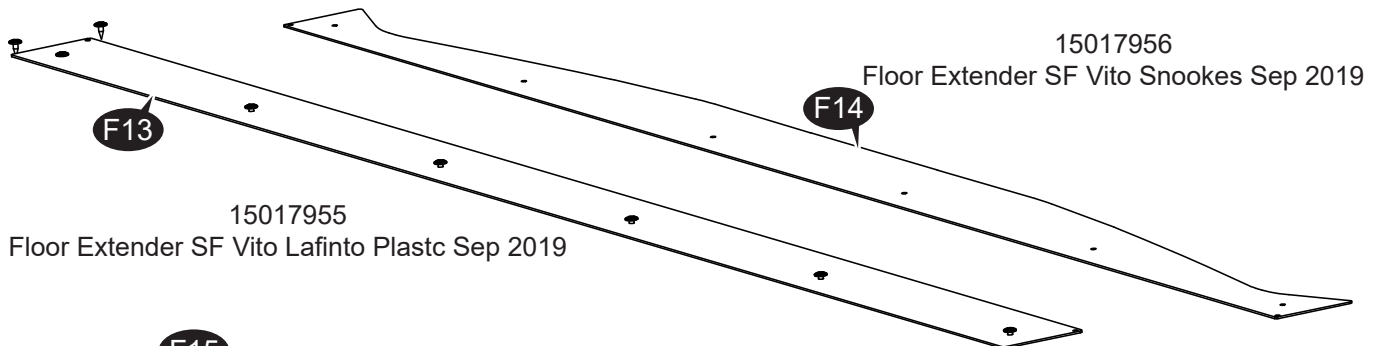

15013468_A Fitting Kit Floor Set Vito A3 2SLD

x8

x8

x6

x2

x2

x2

11,3x18x12
Distansehylse B-223 Plast

x34

15017953_A Floor Extension Kit SF Vito LafiSno Sep 2SLD 19

15017955
Floor Extender SF Vito Lafinto Plastic Sep 2019

15017956
Floor Extender SF Vito Snookes Sep 2019

x8