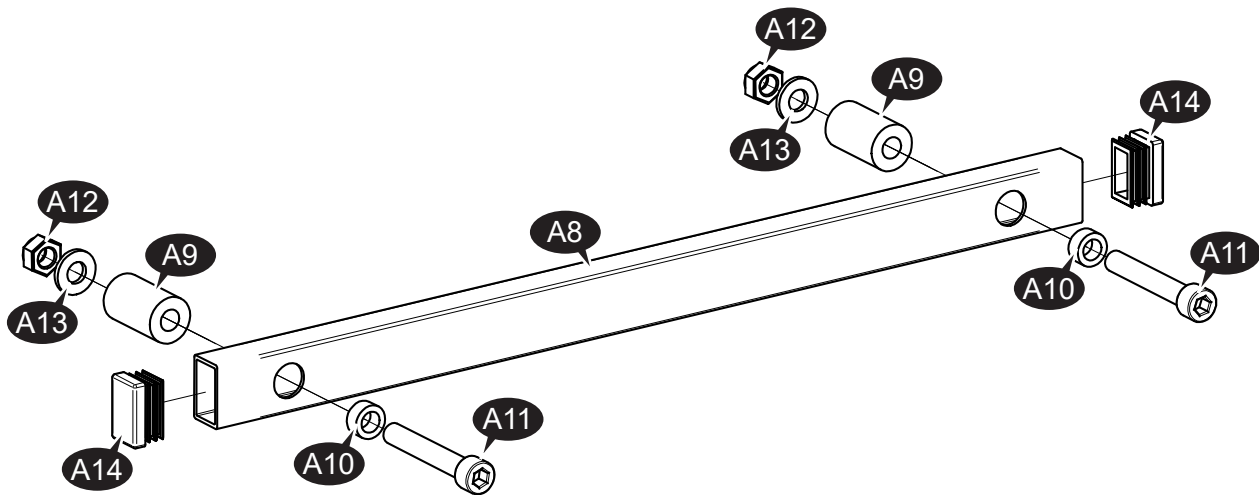

15010236 Handle Assy

15010236 Handle Assy

Item	Quantity	Part Number	Description
A8	1	15009441	Handle Tube 25x15x286
A9	2	15009442	Spacer Ø8,3x18x30 Nylon Black
A10	2	15009443	Spacer Ø8,1x13x6mm Galv
A11	2	15009444	Screw M8x50 Cylinderh Hex
A12	2	8 NMU	Mutter M8 Nyloc DIN985
A13	2	8,4x17x2	M8 Washer, DIN 125
A14	2	15009438	End Plug Tube 25x15 Inside