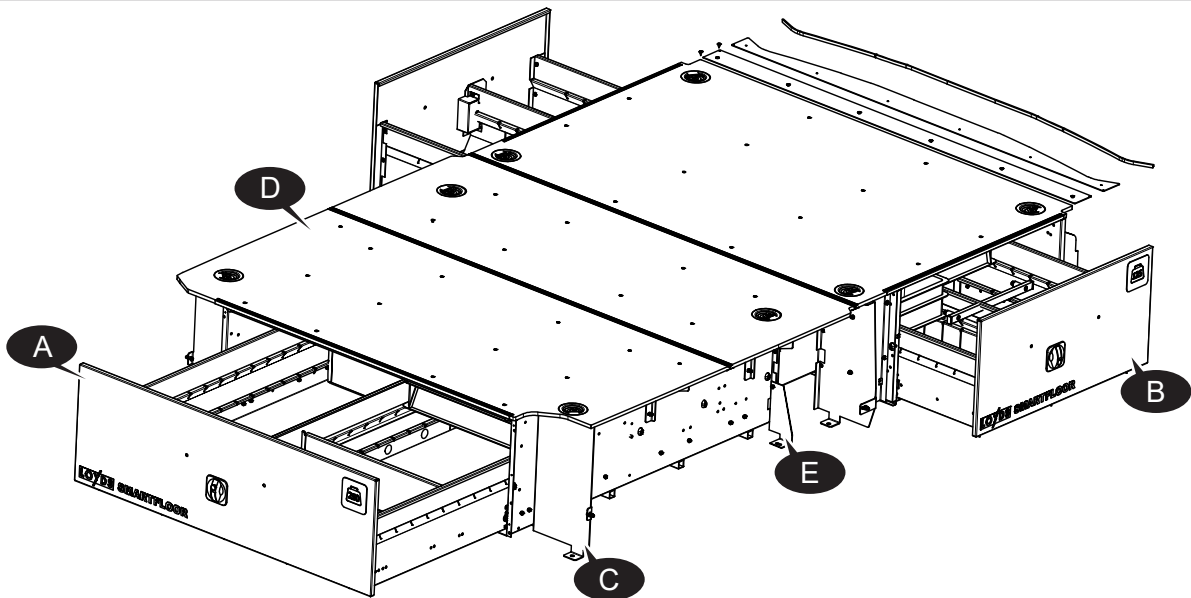

15013451_C Kit complete Vito A3 LafiSno Sep No 2SLD

Item	Quantity	Part Number	Description
A	1	15009300	RD Rear Drawer Complete Assy
B	1	15009190	FD2 Front Drawer Coplete Assy
C	1	15012321	Steel bracket set Vito A2
D	1	15017950	Floor Set SF Vito A3 LafiSno Sep 2SLD
E	1	15013453	Additional Steelbracket Set Vito A3