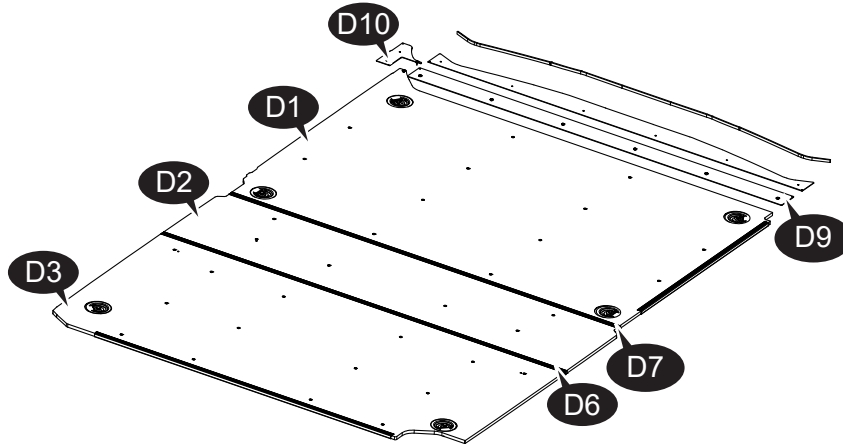

15017951_B Floor Set SF Vito A2 LafiSno Sep 1SLD

Item	Quantity	Part Number	Description
D1	1	15017945	Front Floor SF Vito LafiSno Sep No 1SLD ASSY
D2	1	15012326	Middle Floor Vito A2
D3	1	15016321	Rear Floor SF Vito A2 ASSY
D6	1	15012329	H-profile 12mm L=1665
D7	1	15012328	H-profile 12mm L=1604
D9	1	15017953	Floor Extension Kit SF Vito LafiSno Sep 2SLD 2019
D10	1	15017957	Floor Extend Bracket SF Vito Lafinto Sep 2019 1SLD
	1	15012324	Fitting Kit Floor Set Vito A2 2SLD