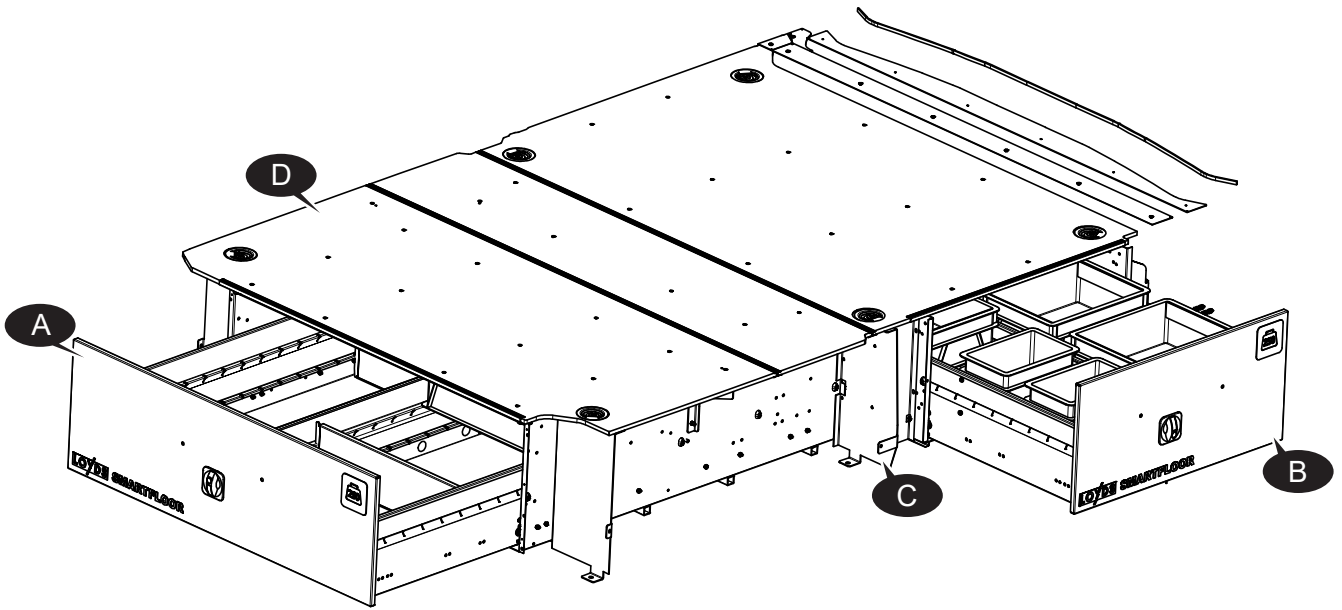

15014587_C Kit Complete Vito A2 LafiSno Sep No 1SLD

Item	Quantity	Part Number	Description
A	1	15009300	RD Rear Drawer Complete Assy
B	1	15009580	FD1 Front Drawer Complete Assy
C	1	15012321	Steel Bracket Set A2
D	1	15017951	Floor Set SF Vito A2 LafiSno Sep 1SLD