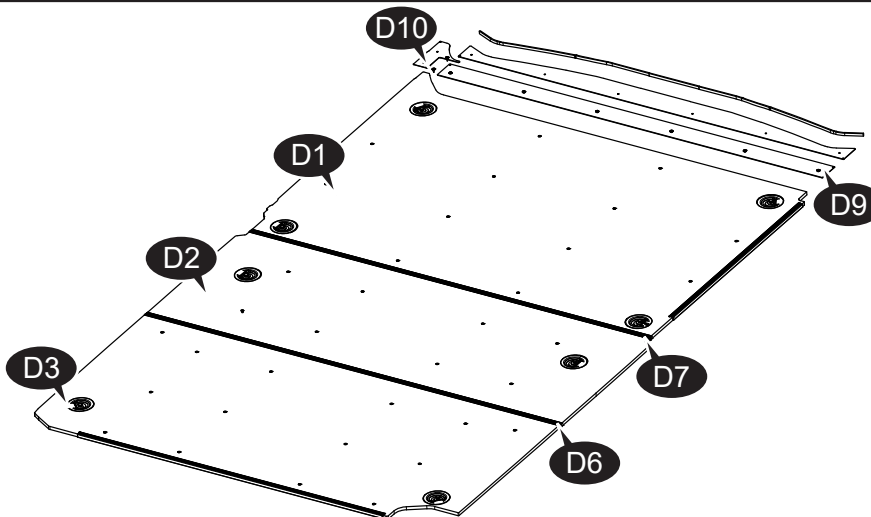

15017949_A Floor Set SF Vito A3 LafiSno Sep 1SLD

Item	Quantity	Part Number	Description
D1	1	15017945	Front Floor SF Vito LafiSno Sep No 1SLD ASSY
D2	1	15013454	Middle Floor Vito A3
D3	1	15016321	Rear Floor SF Vito A2 ASSY
D6	1	15012329	H-profile 12mm L=1665
D7	1	15012328	H-profile 12mm L=1604
D9	1	15017953	Floor Extension Kit SF Vito LafiSno Sep 2SLD 2019
D10	1	15017957	Floor Extend Bracket SF Vito Lafinto Sep 2019 1SLD
	1	15013468	Fitting Kit Floor Set Vito A3 2SLD